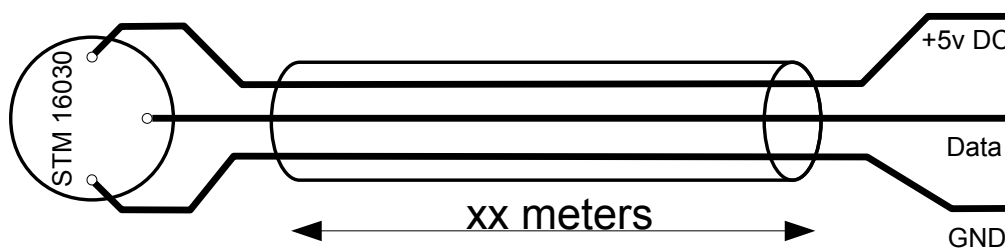

Intelligent Building Solutions

Technical Description

TS 10 xxM Temperature Sensor

Accessory for
CIB-tech

The TS 10 xxM is a temperature sensor that can be used with CIB-tech thermometers and thermostats. The TS 10 xxM device is one of the available options for CIB-tech devices that come without a temperature sensor¹. It can also be used as an alternative external temperature sensor for CIB-tech devices that come with an internal temperature sensor².

The TS 10 xxM is in fact a SMT16030 digital temperature sensor with an extension cable. The length of the cable can be from 1 to 20m with the default length of 2m. Note that using cables longer than 5m is not recommended if stable, precise measurement is critical, do to the fact that the TS 10 xxM has no supply filter near the SMT16030 digital temperature sensor.

Technical Specifications

Electrical characteristics

- **Power supply (from CIB-tech device):** 5V DC
- **Signal output**
 - PWM duty-cycle output, conform SMT16030 specifications³

Equivalent electrical drawing:

Part description

- **Sensor:** SMARTEC's SMT16030 digital temperature sensor;
- **Cable:** xx meters of shielded cable;
- **Cable color coding**
 1. Green or Blue: GND
 2. White or Yellow: Data
 3. Red or Brown: +5V